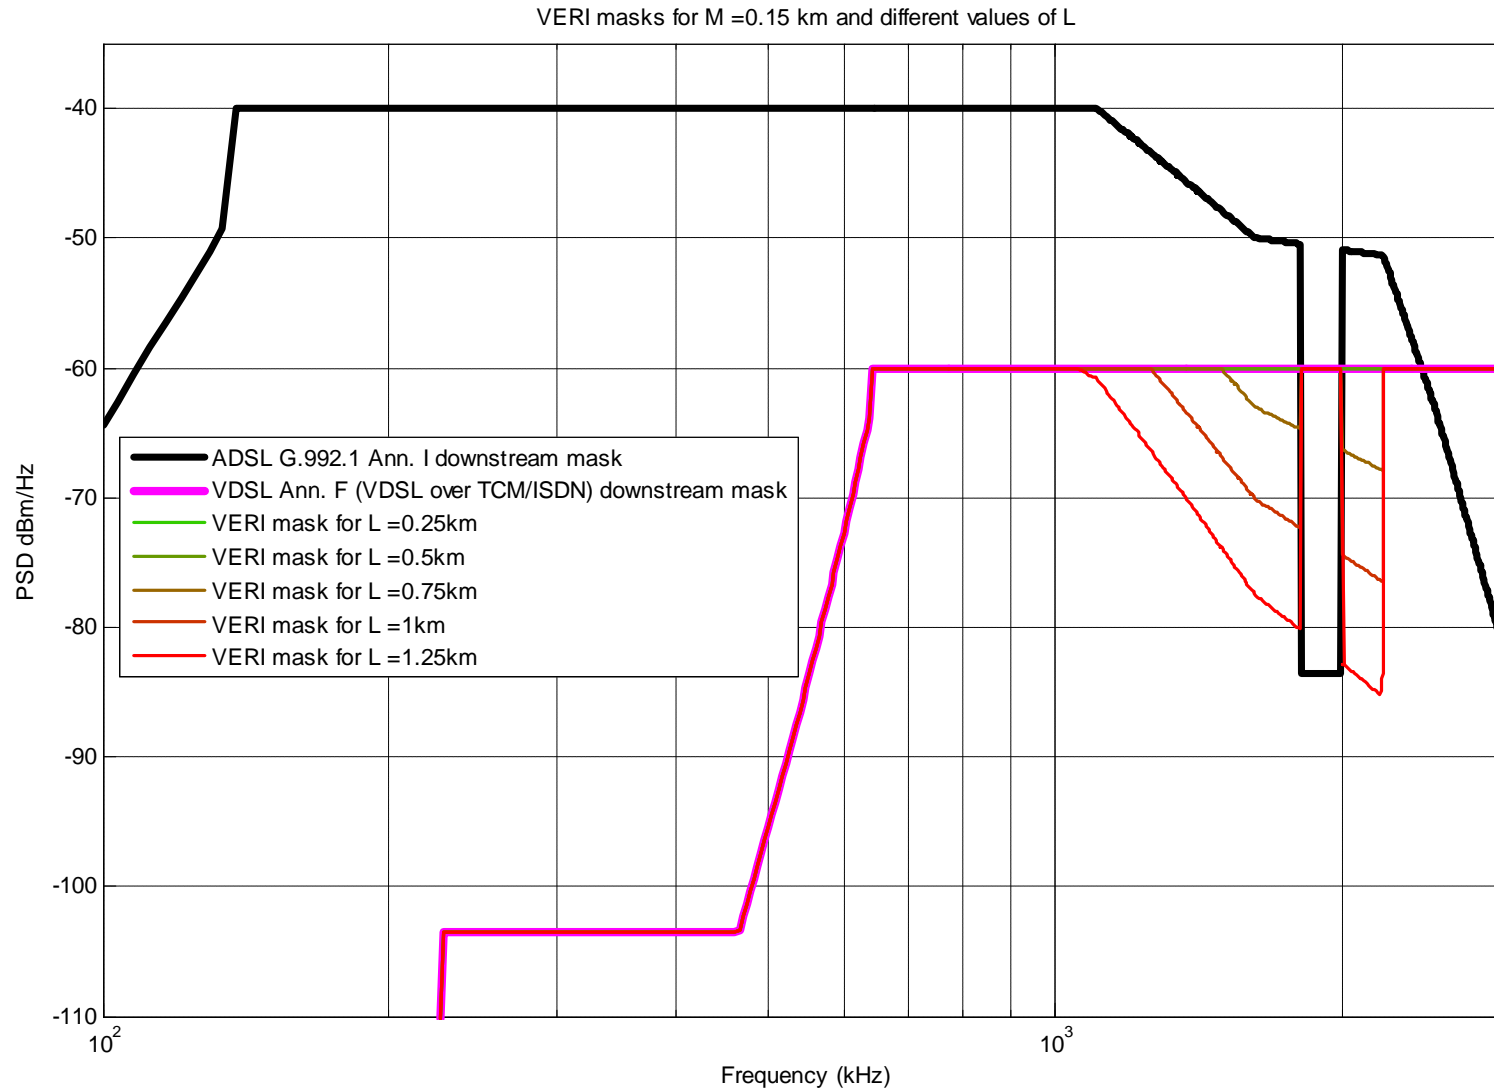

# PSD mask with DPBO (VERI shaping) : L = 0.25 – 1.25km

# PSD mask with DPBO (VERI shaping) : L = 1.5 – 2.5km

# PSD mask with DPBO (VERI shaping) : L = 4 – 5km