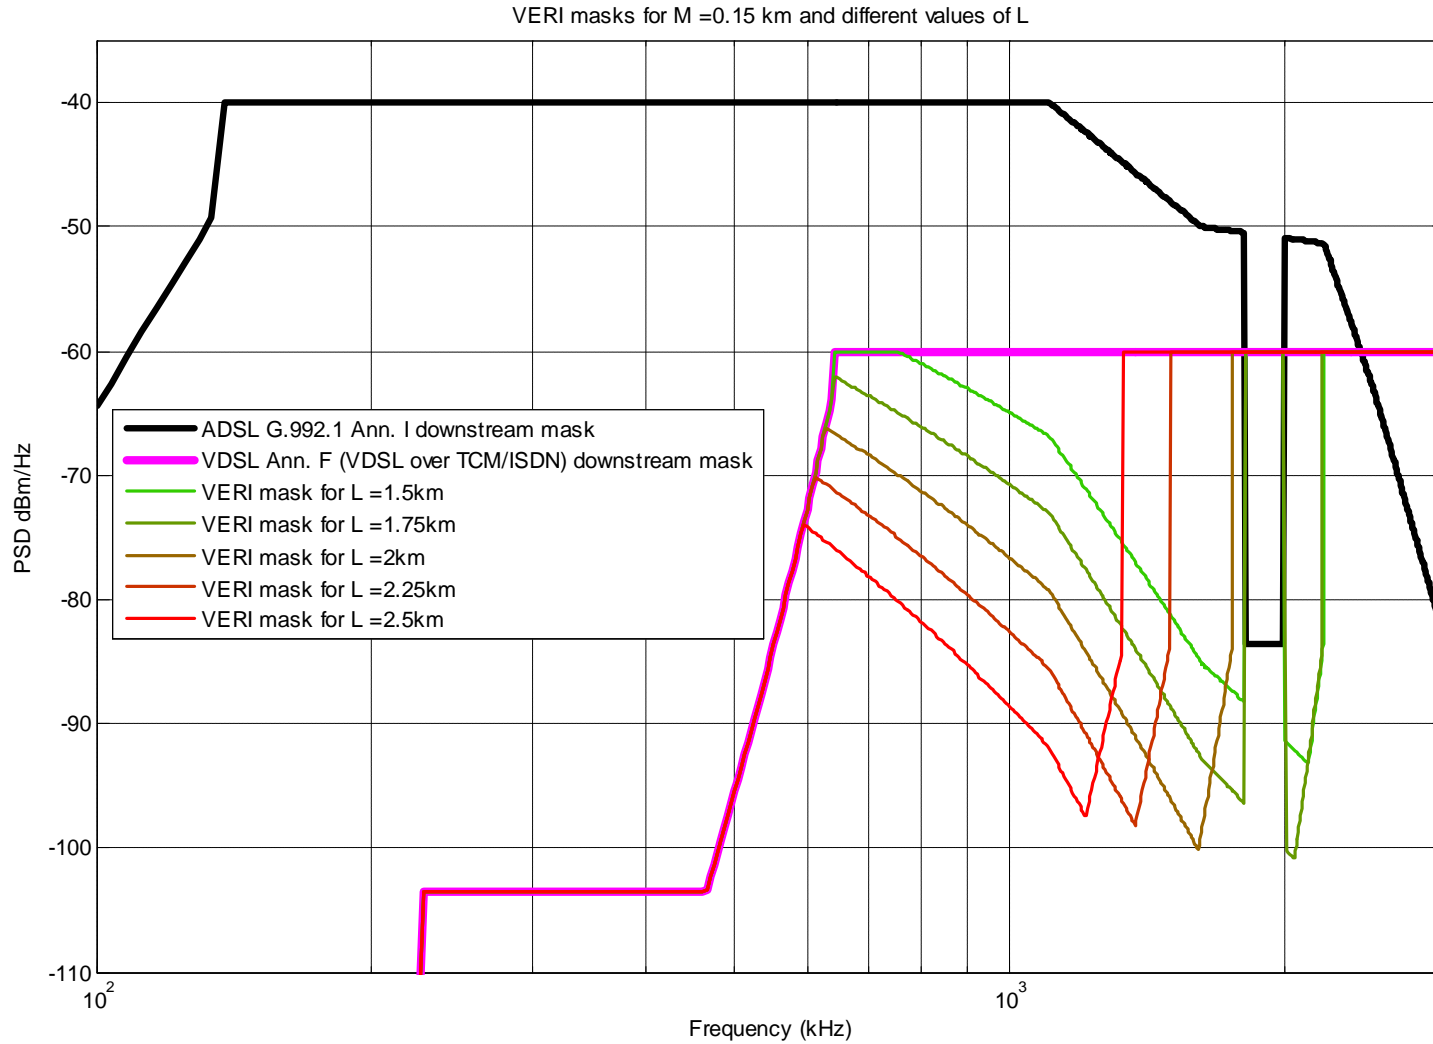

# PSD mask with DPBO (VERI shaping) : L = 0.25 – 1.25km

# PSD mask with DPBO (VERI shaping) : L = 1.5 – 2.5km

# PSD mask with DPBO (VERI shaping) : L = 4 – 5km