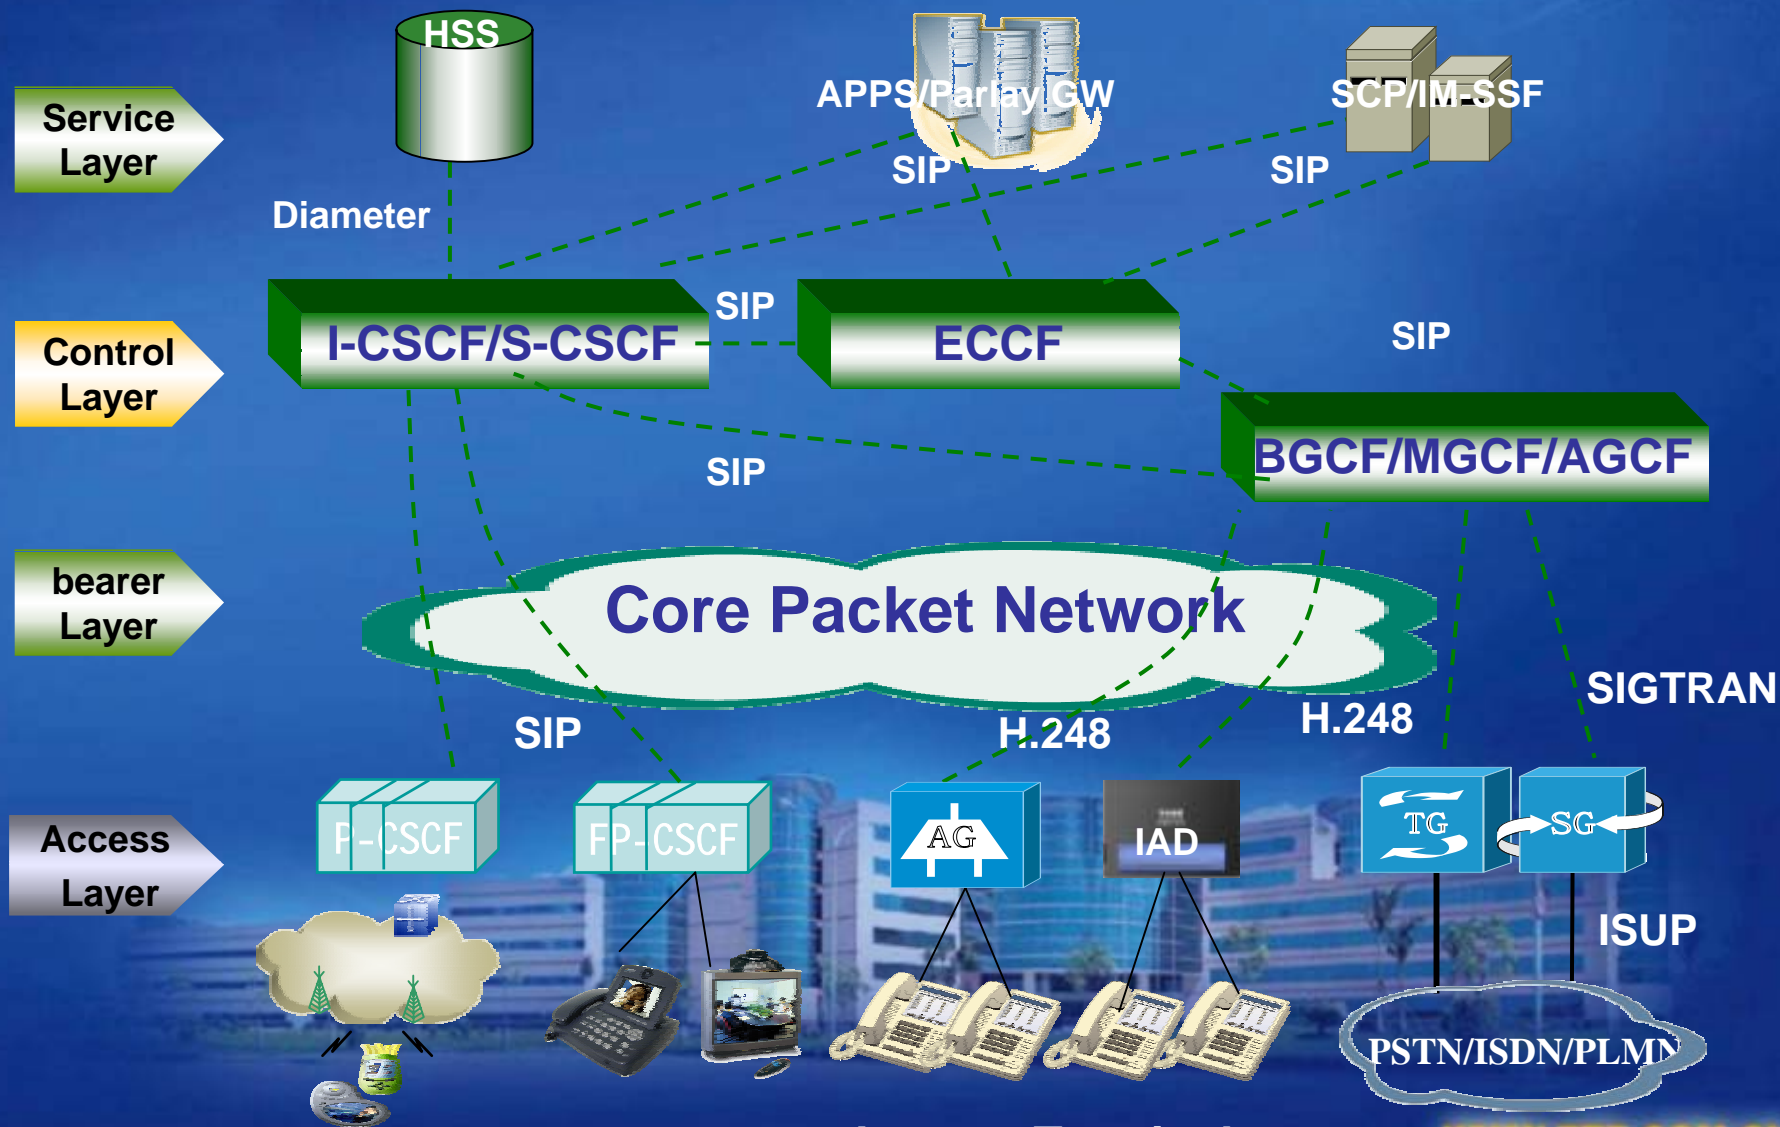

Scenarios for PSTN/ISDN evolution to IMS

March 2005

PSTN/ISDN Evolution System and IMS (TISPAN)

ZTE中兴

 Based on 3GPP IMS
 IP Connectivity Access Network And related functionality

3GPP Terminals

Legacy Terminal

PSTN/ISDN evolution to IMS Step 1

PSTN/ISDN evolution to IMS Step 2

PSTN/ISDN evolution to IMS Step 3

PSTN/ISDN evolution to IMS Step 4

PSTN/ISDN evolution to IMS Step 5

PSTN/ISDN evolution to IMS Step 6

Intelligent Terminal Legacy Terminal