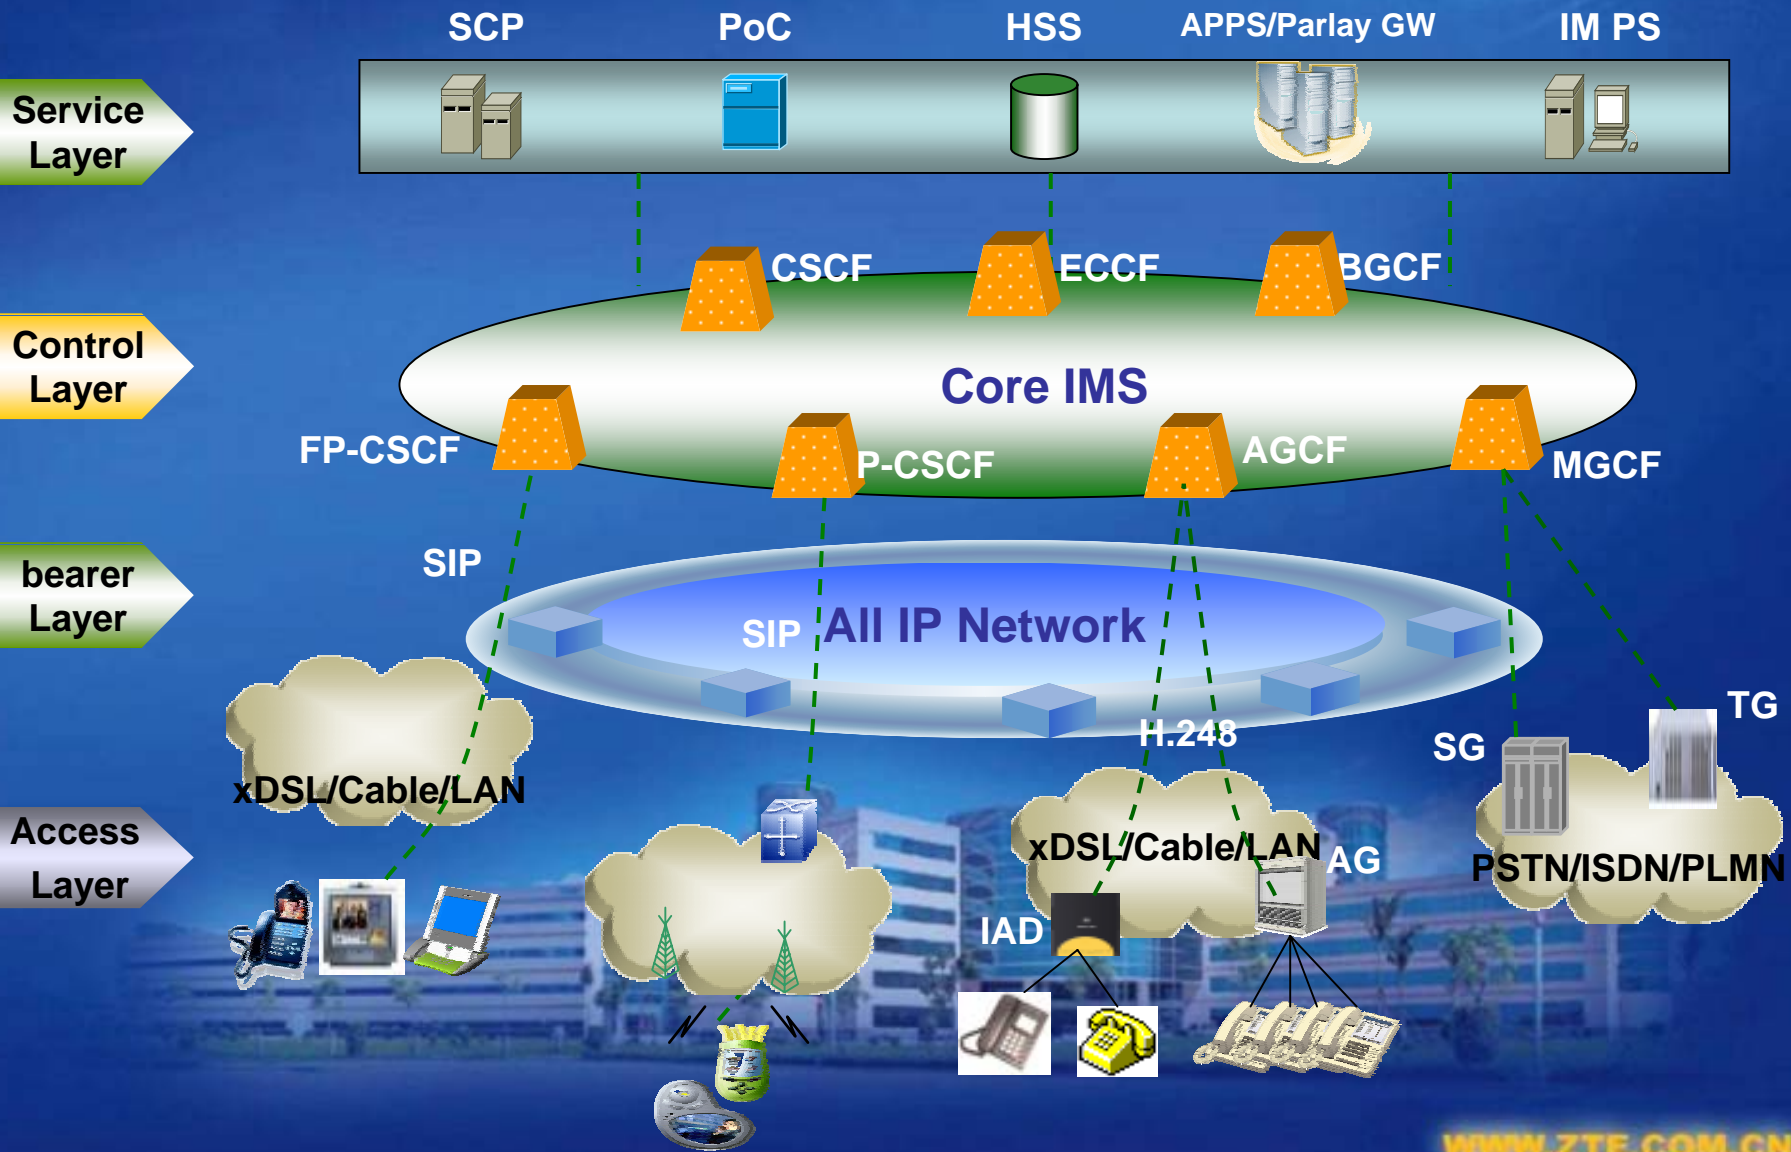

Scenarios for PSTN/ISDN evolution to IMS

March 2005

PSTN/ISDN Evolution System and IMS (TISPAN)

ZTE中兴

 Based on 3GPP IMS
 IP Connectivity Access Network And related functionality

3GPP Terminals

Legacy Terminal

PSTN/ISDN evolution to IMS Step 1

PSTN/ISDN evolution to IMS Step 2

PSTN/ISDN evolution to IMS Step 3

PSTN/ISDN evolution to IMS Step 4

PSTN/ISDN evolution to IMS Step 5

PSTN/ISDN evolution to IMS Step 6

Intelligent Terminal Legacy Terminal

PSTN/ISDN evolution to IMS Step 7

ZTE中兴

Thanks

WWW.ZTE.COM.CN